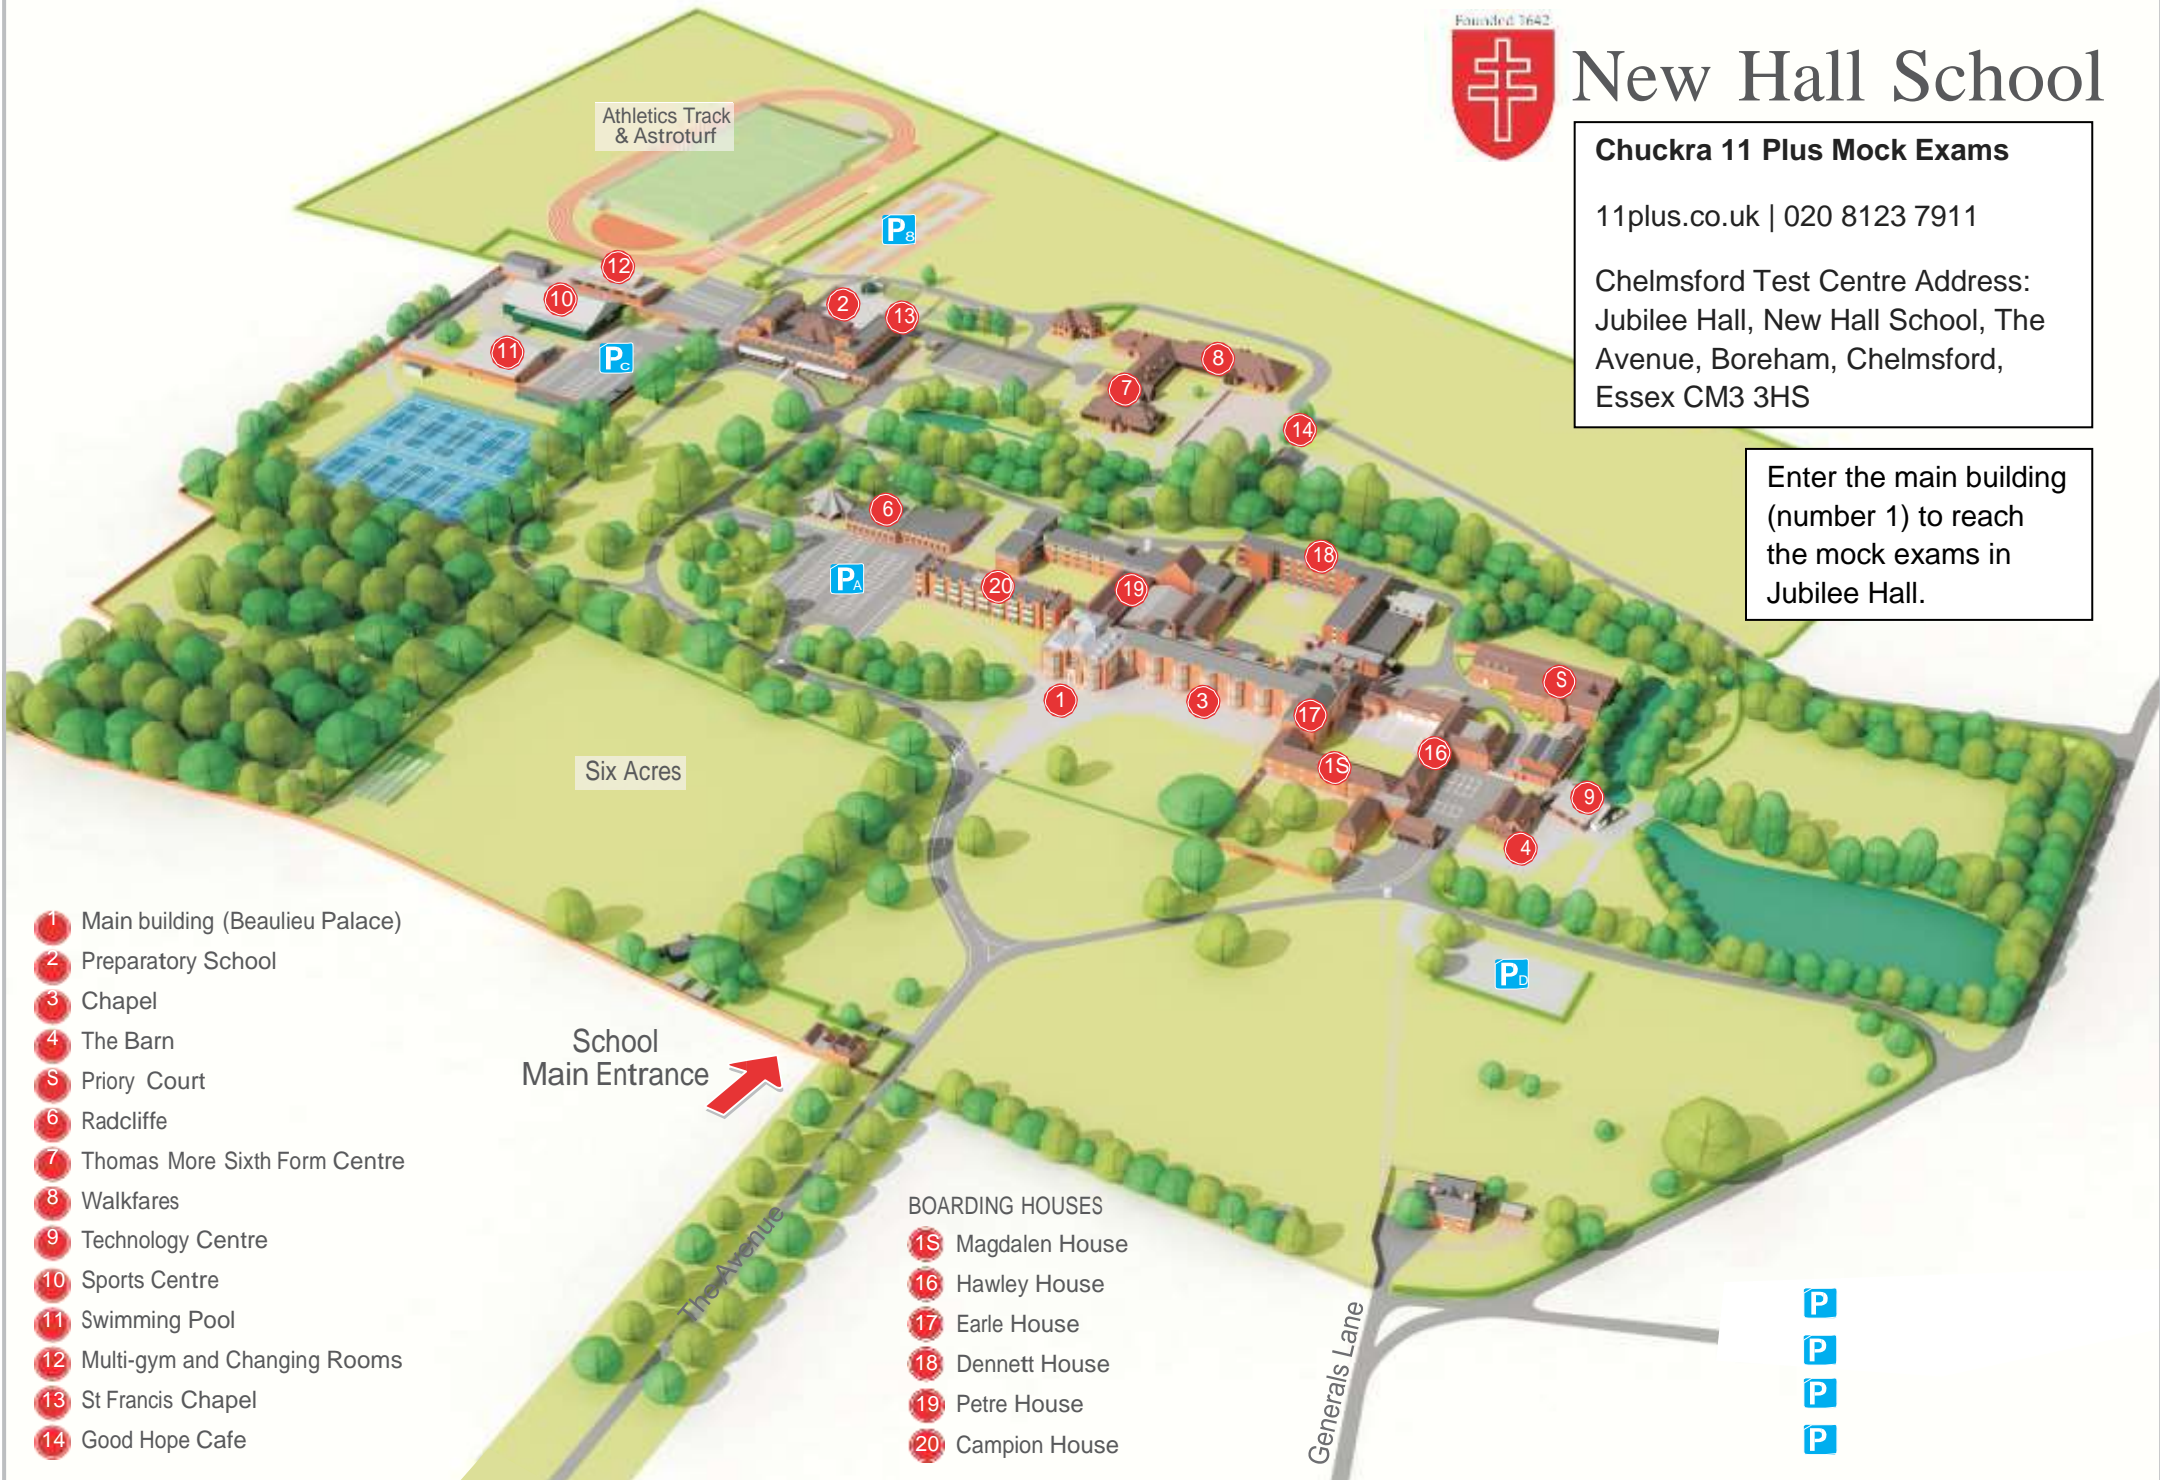

# New Hall School

- 1 Main building (Beaulieu Palace)
- 2 Preparatory School
- 3 Chapel
- 4 The Barn
- S Priory Court
- 6 Radcliffe
- 7 Thomas More Sixth Form Centre
- 8 Walkfares
- 9 Technology Centre
- 10 Sports Centre
- 11 Swimming Pool
- 12 Multi-gym and Changing Rooms
- 13 St Francis Chapel
- 14 Good Hope Cafe

### BOARDING HOUSES

- 1S Magdalen House
- 16 Hawley House
- 17 Earle House
- 18 Dennett House
- 19 Petre House
- 20 Campion House